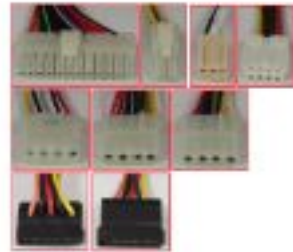

<https://pchub.com/seasonic-ss-350sfe-server-power-supply-ss-350sfe-active-pfc-f3-350w-p180107>

## Seasonic SS-350SFE Server - Power Supply SS-350SFE Active PFC F3, F1□350W

Part Description	-
Part Number	-
Dimensions	100
Standard	FlexATX
Input	AC100-240V
Brand	1
Model / GTIN	-
Item Condition	Used
Warranty	1 Month(s)

Model: 35-3505FE Active PFC F1  
AC  
INPUT 100-120V-8A 50-60Hz

Model: 50-5005FE Active PFC F1  
AC  
INPUT 100-120V-8A 50-60Hz