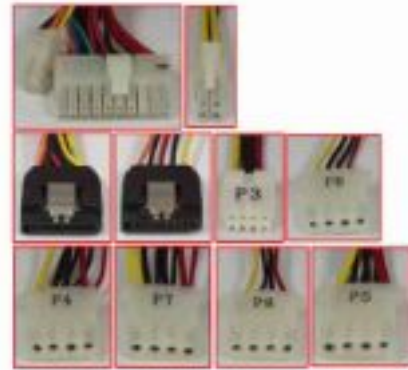

Great Wall 475-1500P © FQHub.com